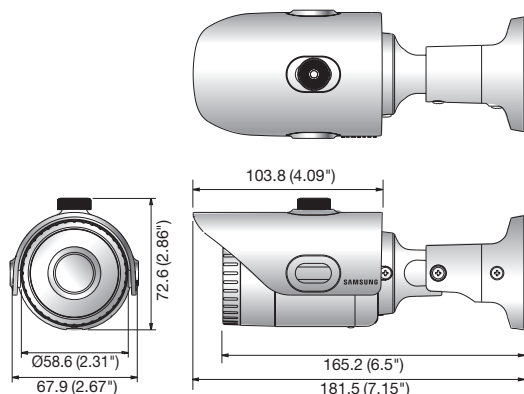

## Key Features

- Max. 2M (1920 x 1080) resolution
- 3.6mm fixed lens
- 0.15Lux@F1.8 (Color), 0Lux@F1.8 (B/W : IR LED on)
- 30fps@all resolutions (H.264)
- H.264, MJPEG dual codec, Multiple streaming
- Motion detection, Tampering
- micro SD/SDHC memory slot, PoE
- IR viewable length 20m, IP66
- Hallway view support (Rotate 90°/270°)
- LDC support (Lens Distortion Correction)

## Dimensions

Unit : mm (inch)